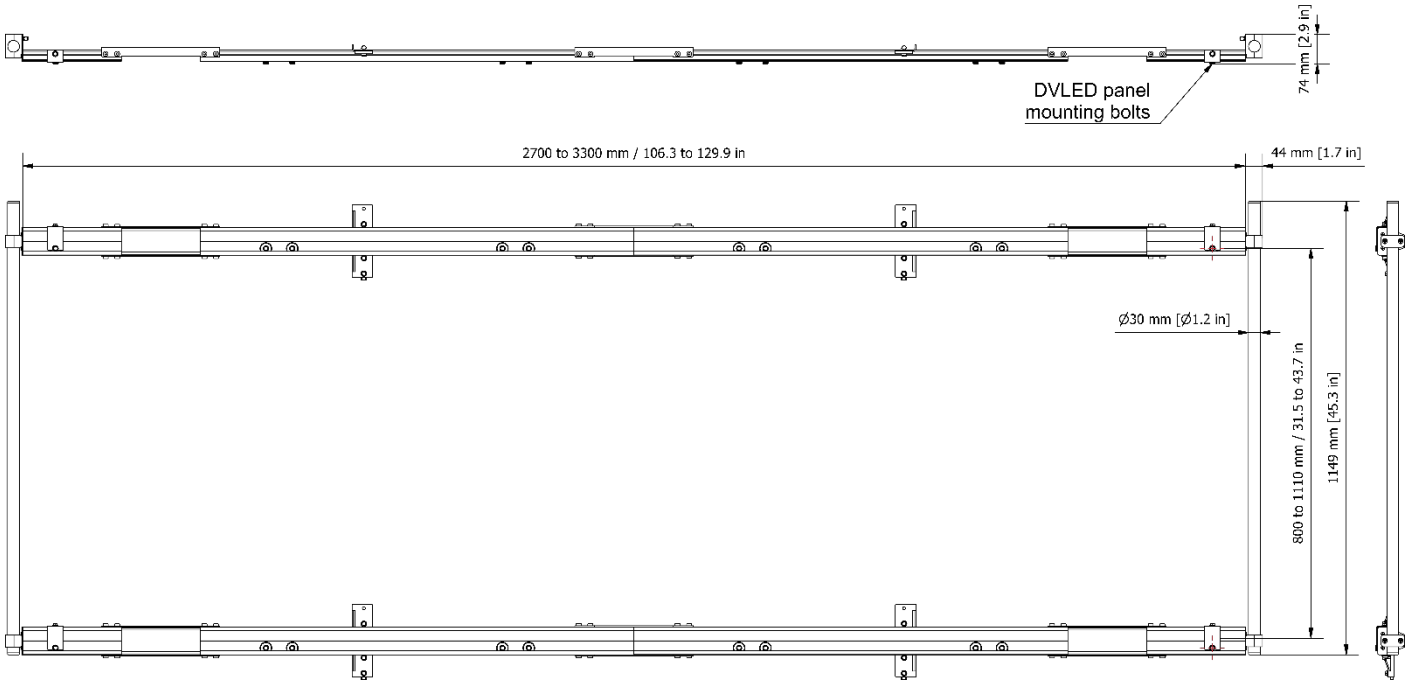

Materials and finish

- Frames: Aluminum black anodized
- Brackets: Steel powder coated black RAL9005 textured
- Handle-bars: Aluminum powder coated black RAL9005 textured

Technical Specifications

- Load capacity: 180 kg / 396 lb
- Panel size: DVLED Panel width between 2700 and 3300 mm / 106.3 and 129.9 in
- Vertical mounting point spacing: 800 to 1100 mm / 31.5 to 43.7 in
- Typical 5x5 array / All-in-One

Features

- Height and width adjustable frame for maximum compatibility
- Compatible with most brands 130 to 136 in indoor DVLED panels
- Step by step installation, quick, adaptable and easy
- Large handle for safe and easy operation
- Compatible with selected height adjustable BalanceBox mounts

US

EU

Download technical drawings here

EU

US

Weights & Dimensions

Shipping dimensions					Pallet		Qty: 15	
Height	210	mm	8.3	inch	1190	mm	46.8	inch
Width	325	mm	12.8	inch	800	mm	31.5	inch
Length	1200	mm	47.25	inch	1200	mm	47.25	inch
Shipping weight	±23	kg	±50.6	lb	369	Kg*	812	Lb*
Product weight	±21	kg	±46.2	lb				