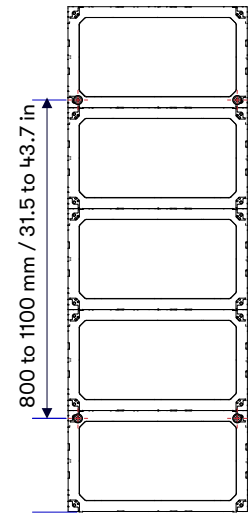

Materials and finish

- Frames: Aluminum black anodized
- Brackets: Steel powder coated black RAL9005 textured
- Handle-bars: Aluminum powder coated black RAL9005 textured

Technical Specifications

- Load capacity: 180 kg / 396 lb
- Panel size: DVLED Panel width between 2700 and 3300 mm / 106.3 and 129.9 in
- Vertical mounting point spacing: 800 to 1100 mm / 31.5 to 43.7 in
- Typical 5x5 array / All-in-One

US

EU

Download technical drawings here

EU

US

Weights & Dimensions

Shipping dimensions					Pallet		Qty: 15	
Height	210	mm	8.3	inch	1190	mm	46.8	inch
Width	325	mm	12.8	inch	800	mm	31.5	inch
Length	1200	mm	47.25	inch	1200	mm	47.25	inch
Shipping weight	±23	kg	±50.6	lb	369	Kg*	812	Lb*
Product weight	±21	kg	±46.2	lb				