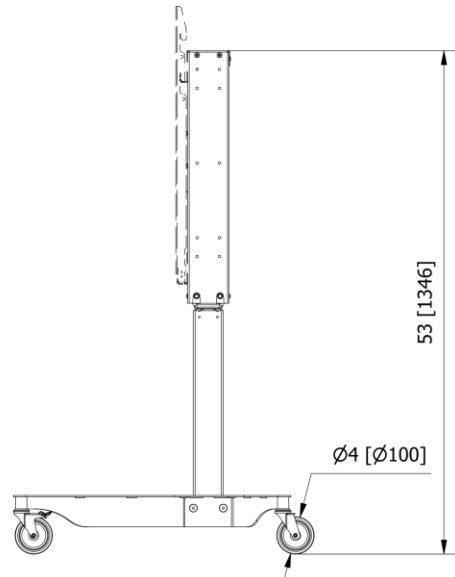

Technical specifications:

- Maximum weight capacity: 140 kg / 308 lb
- Travel: 650 mm / 25.6 in; Speed: 38 mm/sec / 1.5 inch/sec

Electrical specifications:

- 110-240V, 50-60Hz; 10% duty cycle (6min/hour)
- Power consumption max 300W; Stand-by power consumption 0,1 W

Material:

- Steel frame with powder coated black RAL9005 textured finish

Compatibility:

- The e-Box® II Mobile Stand is compatible with flat screens up to 98" and 140 kg (309 lb).

Certificates

- CE
- UL 962
- UL-EN-CIE 62368-1

Accessories

Product description	Article number
BALANCEBOX POWERPACK SOLUTION	481A96002
UNIVERSAL SIDE MOUNTING LAPTOP / CAMERA TRAY	481A119
UNIVERSAL VESA BRACKET	481A70
HEAVY DUTY WHEELS FOR MOBILE STANDS	481B02
FIXED LAPTOP TRAY	481A73
UNIVERSAL HANDLE BAR	481A90
LOCKABLE REAR COVER FOR E-BOX II	481A92
UNIVERSAL BRACKET FOR SOUND BAR MOUNTING	481A105

*VESA bracket 481A70 as shown in the pictures is optional

Download technical drawings here

Dimensions

	Shipping dimensions		Pallet quantity: 14 Each	
Height	264 mm	10.4 inch	2025 mm	79.7 inch
Width	800 mm	31.5 inch	800 mm	31.5 inch
Depth	600 mm	23.6 inch	600 mm	23.6 inch
Shipping weight	49,5 kg	109.1 lb	690 kg	1521 lb
Product weight	45,7 kg	100.8 lb		