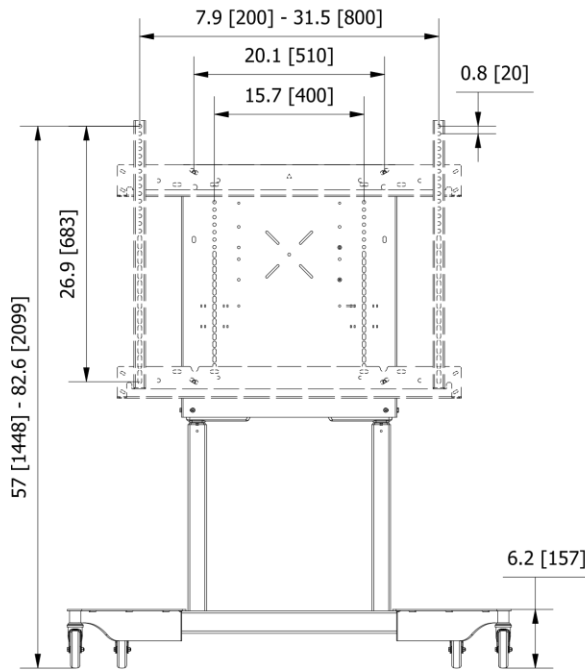

US

EU

Product description

The e-Box® II Mobile Stand is a motorized height-adjustable mount designed for displays up to 98" and 140 kg (309 lb). Effortlessly adjust the display height with a wired remote featuring three customizable presets. With 650 mm / 25.6 inch of travel, it ensures full accessibility for all users, including those in wheelchairs. Built-in safety features, like dual anti-collision technology, ensure a safe setting. The large 100 mm (4") wheels create smooth mobility, and the optional lockable cover provides tamper free storage space.

Technical specifications:

- Maximum weight capacity: 140 kg / 308 lb
- Travel: 650 mm / 25.6 in; Speed: 38 mm/sec / 1.5 inch/sec

Electrical specifications:

- 110-240V, 50-60Hz; 10% duty cycle (6min/hour)
- Power consumption max 300W; Stand-by power consumption 0,1 W

Material:

- Steel frame with powder coated black RAL9005 textured finish

Compatibility:

- The e-Box® II Mobile Stand is compatible with flat screens up to 98" and 140 kg (309 lb).

Certificates

- CE
- UL 962
- UL-EN-CIE 62368-1

*VESA bracket 481A70 as shown in the pictures is optional

Download technical drawings here

Dimensions

	Shipping dimensions		Pallet quantity: 14 Each	
Height	264 mm	10.4 inch	2025 mm	79.7 inch
Width	800 mm	31.5 inch	800 mm	31.5 inch
Depth	600 mm	23.6 inch	600 mm	23.6 inch
Shipping weight	49,5 kg	109.1 lb	690 kg	1521 lb
Product weight	45,7 kg	100.8 lb		