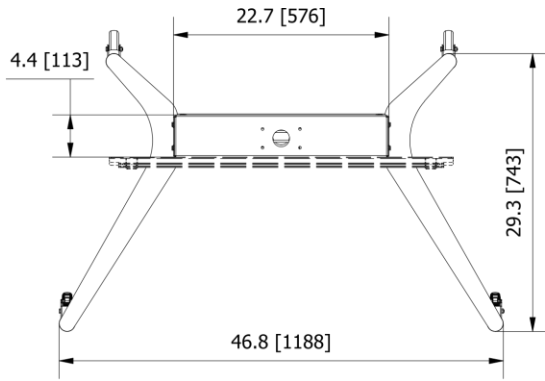

Technical specifications:

- Maximum weight capacity: 140 kg / 308 lb
- Travel: 650 mm / 25.6 in; Speed: 38 mm/sec / 1.5 inch/sec

Electrical specifications:

- 110-240V, 50-60Hz; 10% duty cycle (6min/hour)
- Power consumption max 300W; Stand-by power consumption 0,1 W

*VESA bracket 481A70 as shown in the pictures is optional

Download technical drawings here

Dimensions

	Shipping dimensions		Pallet quantity: 14 Each	
Height	264 mm	10.4 inch	2025 mm	79.7 inch
Width	800 mm	31.5 inch	800 mm	31.5 inch
Depth	600 mm	23.6 inch	600 mm	23.6 inch
Shipping weight	49,5 kg	109.1 lb	690 kg	1521 lb
Product weight	45,7 kg	100.8 lb		