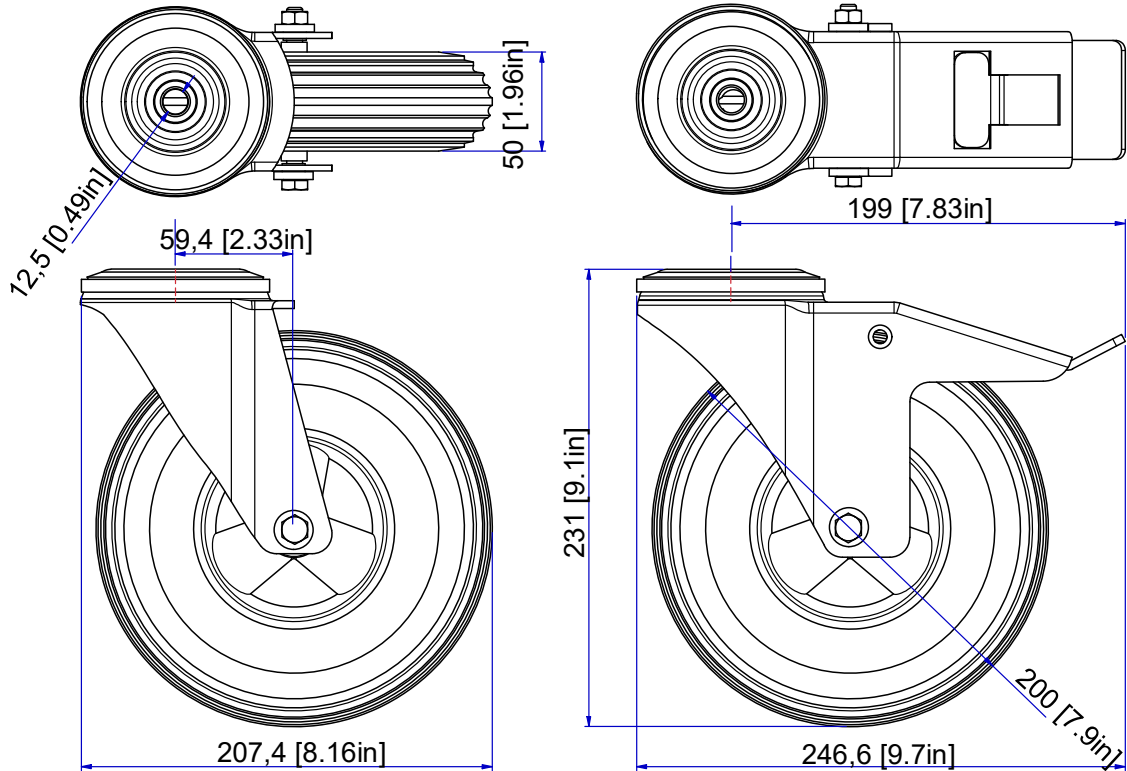

Product description

Set of 4 XL wheels specially for the e-Box Tilt & Table (487A03)

Article number	Product Description
481A96004	XL WHEELS FOR E-BOX TILT & TABLE

Material:

- Fork galvanised steel black coated
- PA rim, with ball bearings
- PU foam flat-proof non marking tire, 75 Shore A

Color:

- RAL9005 black coated

General information:

- Large 200mm / 8" wheels are suited for outdoor, rough terrain and turf use
- 2 wheels with brake and 2 without
- Fasteners for e-Box Tilt & Table included

Certificates

- CE

Compatible with

Article number	Product description
487A03	Tilt & Table

XL WHEELS FOR E-BOX
TILT & TABLE

Dimensions

Shipping dimensions		
Height	350 mm	13.8 inch
Width	350 mm	13.8 inch
Depth	260 mm	10.3 inch
Weight	11 kg	24.2 lb