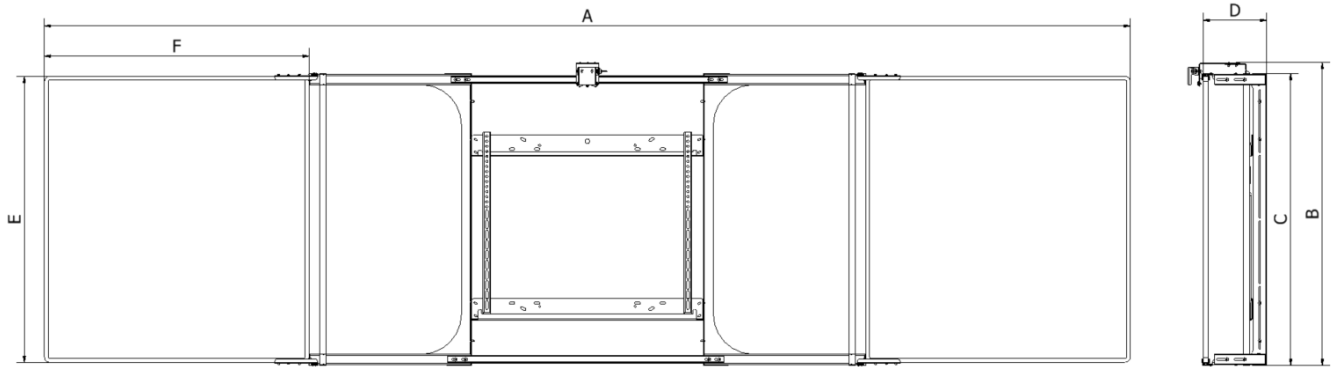

## Compatible with

Article number	Product description	Writable surfaces	Whiteboards	For screen sizes between	Product weight	Shipping weight*
988B83	Whiteboard for: Winx® 4b 75" panels **	2	1	70 to 75 inch	7,4 kg 16.3 lb	7,8 kg 17.2 lb
988B84	Whiteboard for: Winx® 4b 86" panels **	2	1	80 to 86 inch	10,2 kg 22.5 lb	10,7 kg 23.6 lb
481A80	Winx® 4b Whiteboard Lock	-	-	-	0,25 kg 0.55 lb	0,28 kg 0.62 lb
484Axx	BalanceBox® 650	-	-	Up to 98 inch	-	-

\* Shipping Weight includes packaging (excluding pallet) | \*\* 2 whiteboards needed per Winx® 4b system

BalanceBox®

Article number: 481A8x

Winx® 4b  
for BalanceBox® 650

US

EU

Article number	Product description	A	B	C	D	E	F
481A82	Winx® 4b 75"	3753 mm 147.7 inch	1004 mm 39.5 inch	1080 mm 42.5 inch	291 mm 11.5 inch	985 mm 38.8 inch	910 mm 35.8 inch
481A83	Winx® 4b 86"	4320 mm 170.1 inch	1203 mm 47.4 inch	1160 mm 45.7 inch	294 mm 11.6 inch	1135 mm 44.7 inch	1052 mm 41.4 inch

## Dimensions

481A82	Product Specifications		Shipping dimensions		Pallet quantity: 8 Each	
Height	-	-	240 mm	9.4 inch	1332 mm	52.4 inch
Width	-	-	595 mm	23.4 inch	1000 mm	39.4 inch
Length	-	-	1125 mm	44.3 inch	1200 mm	47.2 inch
Weight	±24,5 kg	±53.5 lb	±28 kg	±62 lb	-	-
Whiteboards (on separate pallet)			1045x970x50 mm		41.1x38.2x2 inch	

481A83	Product Specifications		Shipping dimensions		Pallet quantity: 8 Each	
Height	-	-	240 mm	9.4 inch	240 mm	9.4 inch
Width	-	-	735 mm	28.9 inch	1000 mm	39.4 inch
Length	-	-	1190 mm	46.9 inch	1200 mm	47.2 inch
Weight	±26,5 kg	±58 lb	±30,5 kg	±67.5 lb	-	-
Whiteboards (on separate pallet)			1195x1112x50 mm		47x43.8x2 inch	