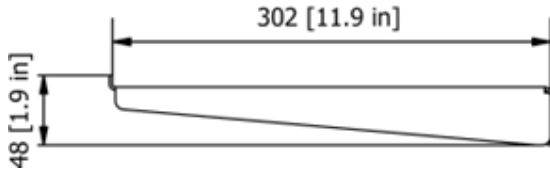

Article number	Product description
487A1xxxx	e·Box® II
481A71xxx	Mobile Stand Mix®

US

EU

Download technical drawings here

EU

US

Dimensions

Shipping dimensions		
Height	58 mm	2.3 inch
Width	460 mm	18.1 inch
Depth	310 mm	12.2 inch
Shipping weight	±3,0 kg	±6.6 lb
Product weight	±2,7 kg	±6 lb