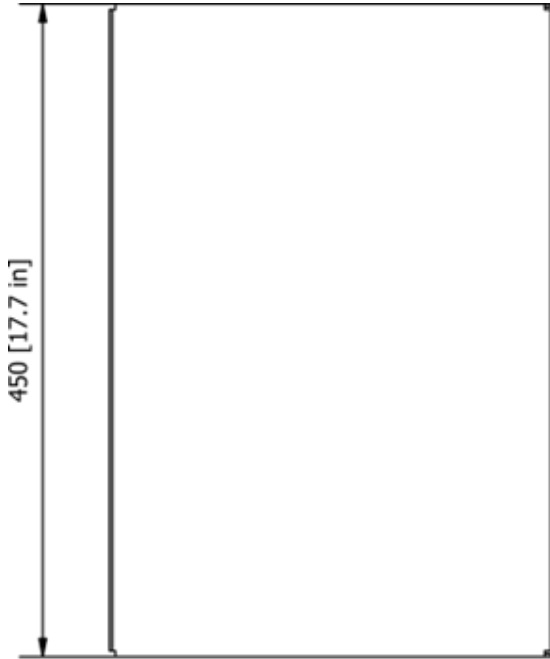

Article number	Product description
487A1xxxx	e·Box® II
481A71xxx	Mobile Stand Mix®

US

EU

Download technical drawings here

EU

US

Dimensions

Shipping dimensions		
Height	58 mm	2.3 inch
Width	460 mm	18.1 inch
Depth	310 mm	12.2 inch
Shipping weight	±3,0 kg	±6.6 lb
Product weight	±2,7 kg	±6 lb