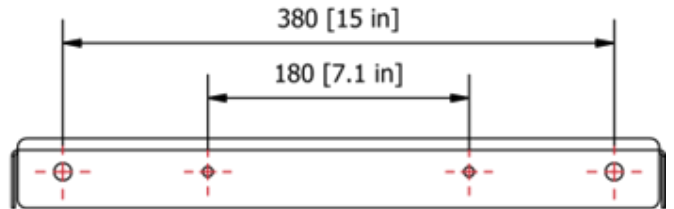

Article number	Product description
487A1xxxx	e·Box® II
481A71xxx	Mobile Stand Mix®

US

EU

Download technical drawings here

EU

US

Dimensions

Shipping dimensions		
Height	58 mm	2.3 inch
Width	460 mm	18.1 inch
Depth	310 mm	12.2 inch
Shipping weight	±3,0 kg	±6.6 lb
Product weight	±2,7 kg	±6 lb