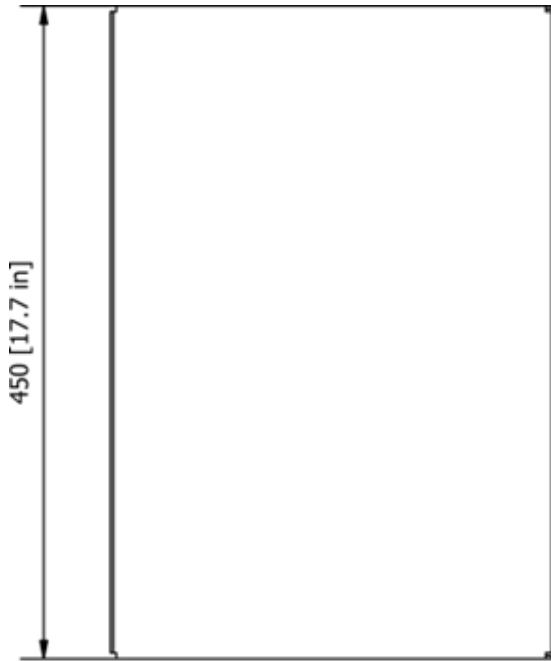

Article number	Product description
487A11011	e-Box II
487A24xxx	e-Box IV Mobile
481A71xxx	Mobile Stand Mix

US

EU

Download technical drawings here

EU

US

Dimensions

Shipping dimensions		
Height	58 mm	2.3 inch
Width	460 mm	18.1 inch
Depth	310 mm	12.2 inch
Shipping weight	±3,0 kg	±6.6 lb
Product weight	±2,7 kg	±6 lb