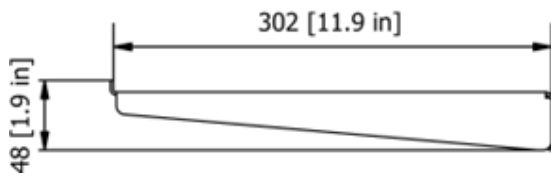

Article number	Product description
487A11011	e-Box II
487A24xxx	e-Box IV Mobile
481A71xxx	Mobile Stand Mix

US

EU

Download technical drawings here

EU

US

Dimensions

Shipping dimensions		
Height	58 mm	2.3 inch
Width	460 mm	18.1 inch
Depth	310 mm	12.2 inch
Shipping weight	±3,0 kg	±6.6 lb
Product weight	±2,7 kg	±6 lb