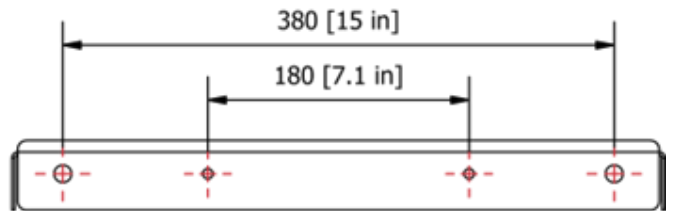

Article number	Product description
487A11011	e-Box II
487A24xxx	e-Box IV Mobile
481A71xxx	Mobile Stand Mix

US

EU

Download technical drawings here

EU

US

Dimensions

Shipping dimensions		
Height	58 mm	2.3 inch
Width	460 mm	18.1 inch
Depth	310 mm	12.2 inch
Shipping weight	±3,0 kg	±6.6 lb
Product weight	±2,7 kg	±6 lb