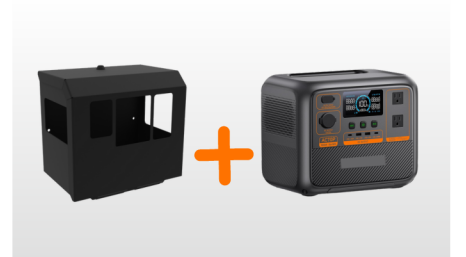

XL Wheels for e-Box® Tilt & Table

NOTE: PowerPack bundles can be easily ordered using a single part number. Visit our website for more information.